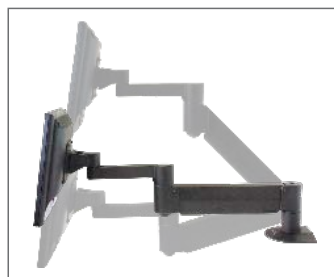

# Model 7500

Floating Flat Panel Arm

The award-winning 7500 Radial Arm is a remarkable work tool. Effortlessly position your monitor exactly where you want it, and add flexibility to your work style. Suspend your flat panel above the desk surface and reclaim your valuable space. Innovative cable management routes cables inside the arm, in order to keep your desk organized. You'll never work the old and cluttered way again!

Folds flat to save maximum space

46 cm of vertical range

Over 200 degrees of monitor tilt

## FEATURES

- ▲ Reposition the monitor with one hand – no knobs to turn
- ▲ Tilt monitor up to 200 degrees
- ▲ Includes *FLEXmount*™ – six different mounting options in one kit
- ▲ Compatible with all VESA monitors – VESA mounting plates included
- ▲ Includes cable management system – cables concealed in arm
- ▲ Available in black, silver, and white (inquire about custom colors)

### MOUNTING OPTIONS

Desk Clamp

Thru-Desk

Wall Mount

Grommet Mount (hole greater than 6.4 cm)

Side Mount

Reverse Wall Mount

- Vertical range: .....46cm (+/- 23cm from horizontal)
- Horizontal range: .....68.6cm
- Rotation: .....360 degrees at three joints
- Monitor tilt: .....200 degrees
- Monitor pivot: .....Landscape to portrait
- Monitor compatibility: .....VESA® 75mm and 100mm
- Cable management: .....Cables are concealed in arm
- Mounting options: .....FLEXmount™ – six different mounting options in one kit including desk clamp, thru-desk and wall
- Monitor weight: .....2.7 - 9.5 kg