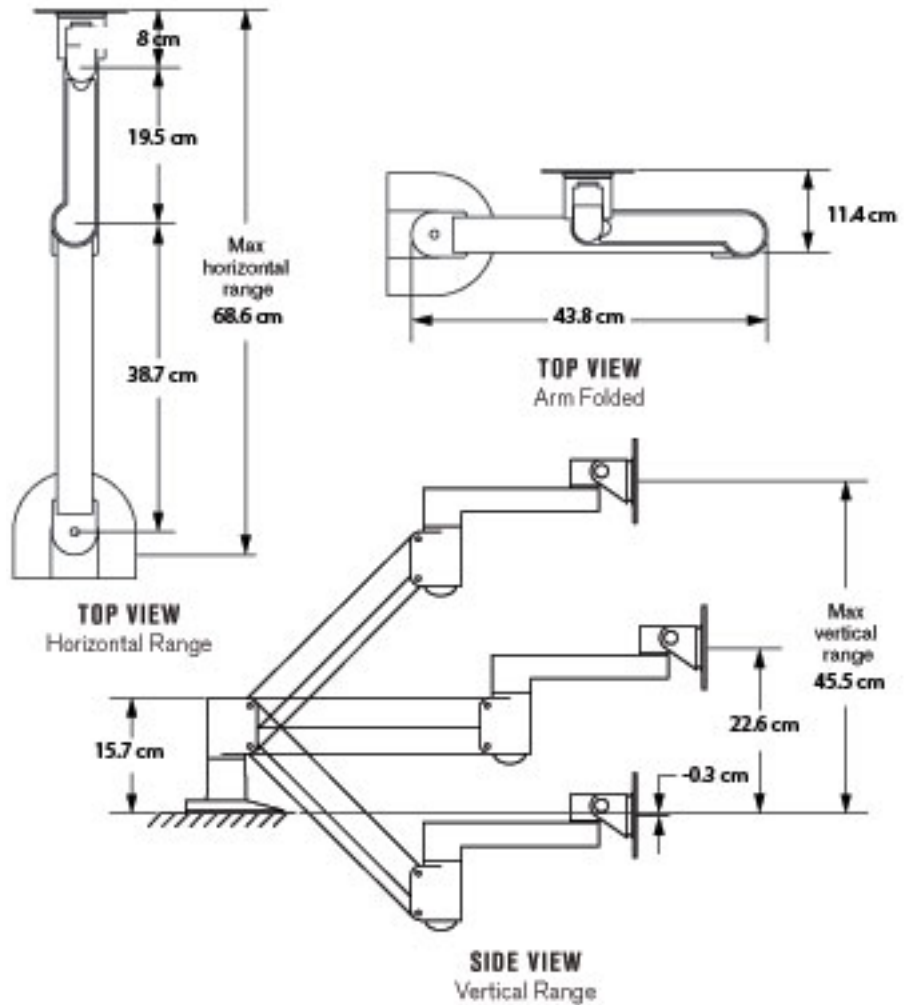

Folds flat to save maximum space

46 cm of vertical range

Over 200 degrees of monitor tilt

## Specifications

### MOUNTING OPTIONS

Desk Clamp

Thru-Desk

Wall Mount

Grommet Mount (hole greater than 6.4 cm)

Side Mount

Reverse Wall Mount

- Vertical range: .....46cm (+/- 23cm from horizontal)
- Horizontal range: .....68.6cm
- Rotation: .....360 degrees at three joints
- Monitor tilt: .....200 degrees
- Monitor pivot: .....Landscape to portrait
- Monitor compatibility: .....VESA® 75mm and 100mm
- Cable management: .....Cables are concealed in arm
- Mounting options: .....FLEXmount™ – six different mounting options in one kit including desk clamp, thru-desk and wall
- Monitor weight: .....2.7 - 9.5 kg