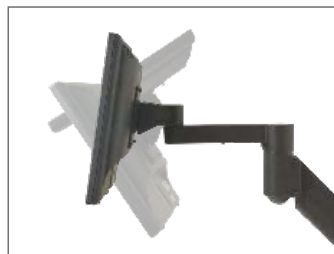

# Model 7500

Floating Flat Panel Arm

The award-winning 7500 Radial Arm is a remarkable work tool. Effortlessly position your monitor exactly where you want it, and add flexibility to your work style. Suspend your flat panel above the desk surface and reclaim your valuable space. Innovative cable management routes cables inside the arm, in order to keep your desk organized. You'll never work the old and cluttered way again!

Folds flat to save maximum space

46 cm of vertical range

Over 200 degrees of monitor tilt

## FEATURES

- ▲ Reposition the monitor with one hand – no knobs to turn
- ▲ Tilt monitor up to 200 degrees
- ▲ Includes *FLEXmount*™ – six different mounting options in one kit
- ▲ Compatible with all VESA monitors – VESA mounting plates included
- ▲ Includes cable management system – cables concealed in arm
- ▲ Available in black, silver, and white (inquire about custom colors)

### MOUNTING OPTIONS

Desk Clamp

Thru-Desk

Wall Mount

Grommet Mount (hole greater than 6.4 cm)

Side Mount

Reverse Wall Mount

- Vertical range: .....46cm (+/- 23cm from horizontal)
- Horizontal range: .....68.6cm
- Rotation: .....360 degrees at three joints
- Monitor tilt: .....200 degrees
- Monitor pivot: .....Landscape to portrait
- Monitor compatibility: .....VESA® 75mm and 100mm
- Cable management: .....Cables are concealed in arm
- Mounting options: .....FLEXmount™ – six different mounting options in one kit including desk clamp, thru-desk and wall
- Monitor weight: .....2.7 - 9.5 kg