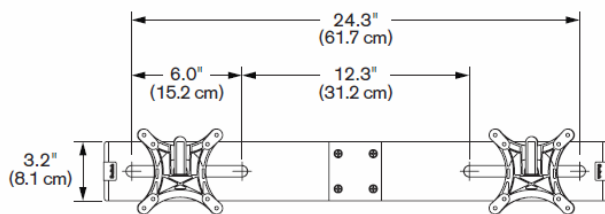

## Specifications

### ARM CAPABILITIES

- Vertical range** ..... +/- 9 (22.9 cm) from horizontal
- Horizontal range** ..... 27 (68.6 cm)
- Rotation** ..... 360 degrees at three joints
- Monitor tilt** ..... 200 degrees
- Monitor pivot** ..... Landscape to portrait
- Monitor compatibility** ..... VESA® 75mm and 100mm
- Cable management** ..... Cables are concealed in arm
- Mounting options** ..... FLEXmount™, Slatwall, Wall, Thru-Desk
- Monitor weight/model number** ..... 3.5 - 13.5 lbs (1.6 - 6.1 kg) / 7500-Wing-1000  
9 - 21 lbs (4.1 - 9.5 kg) / 7500-Wing-1500

### WING BRACKET CAPABILITIES

**Max monitor width** ..... 23 (58.4 cm) per monitor

\* Monitor width is measured from end to end of the monitor as shown here:  
This measurement is based on a monitor depth of 2.5 (6.3 cm).  
The depth of the monitor will have a slight effect on the overall max dimension.