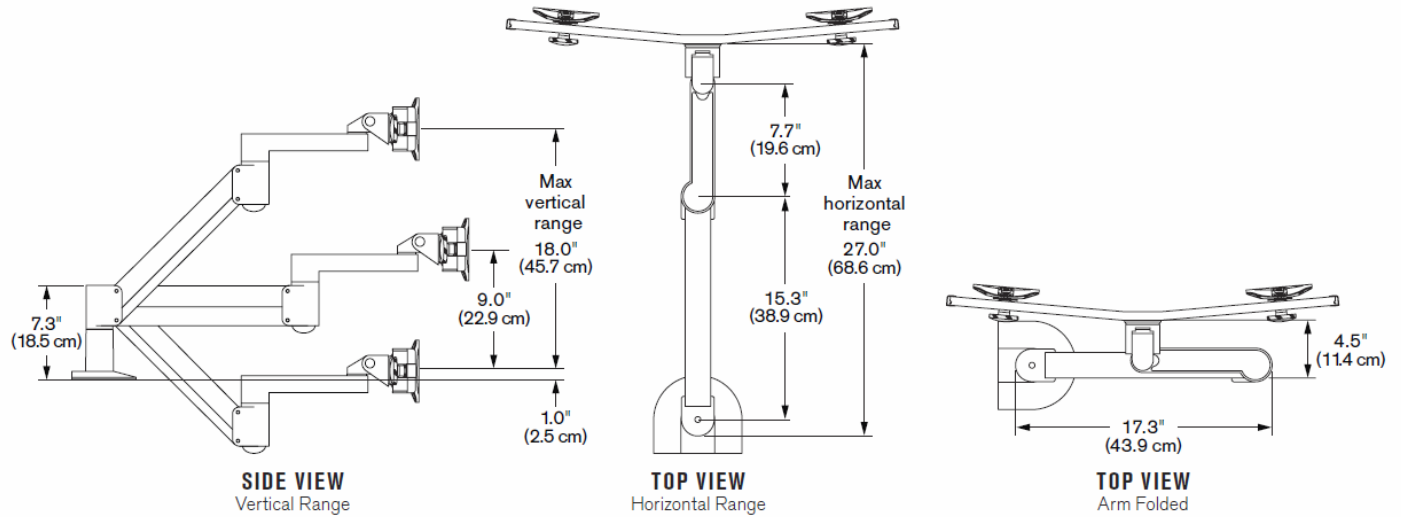

# Model 7500-Wing

## Specifications

### ARM CAPABILITIES

- Vertical range** ..... +/- 9 (22.9 cm) from horizontal
- Horizontal range** ..... 27 (68.6 cm)
- Rotation** ..... 360 degrees at three joints
- Monitor tilt** ..... 200 degrees
- Monitor pivot** ..... Landscape to portrait
- Monitor compatibility** ..... VESA® 75mm and 100mm
- Cable management** ..... Cables are concealed in arm
- Mounting options** ..... FLEXmount™, Slatwall, Wall, Thru-Desk
- Monitor weight/model number** ..... 3.5 - 13.5 lbs (1.6 - 6.1 kg) / 7500-Wing-1000  
9 - 21 lbs (4.1 - 9.5 kg) / 7500-Wing-1500

### WING BRACKET CAPABILITIES

**Max monitor width** ..... 23 (58.4 cm) per monitor

\* Monitor width is measured from end to end of the monitor as shown here:  
This measurement is based on a monitor depth of 2.5 (6.3 cm).  
The depth of the monitor will have a slight effect on the overall max dimension.