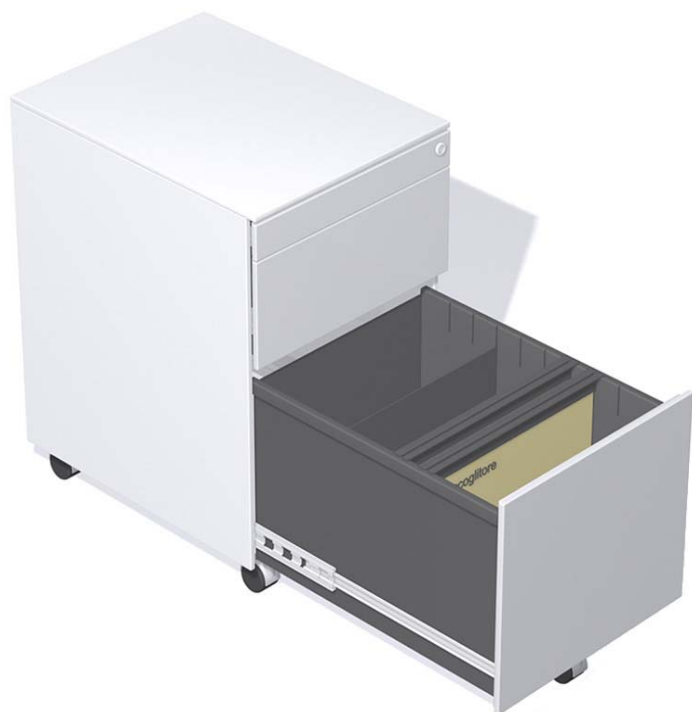

## PRODUCT DATA SHEET

Model: 552 Alma

Specification: 1 File Draw, 1 Box Draw (incl. Pencil Tray)  
Product Dimensions (incl. castors): 550mm H x 420mm W x 550mm D  
Carton Dimensions: 600mm H x 450mm W x 600mm D  
Product Weight: 19.6 kg  
Carton Weight: 21.6 kg  
Carton Volume: .16 cbm

## PRODUCT DATA SHEET

Model: 554 Alma

Specification: 1 File Draw, 1 Box Draw, 1 Pencil Draw (incl. Pencil Tray)  
Product Dimensions (incl. castors): 630mm H x 420mm W x 550mm D  
Carton Dimensions: 660mm H x 450mm W x 600mm D  
Product Weight: 24.2 kg  
Carton Weight: 26.2 kg  
Carton Volume: .18 cbm