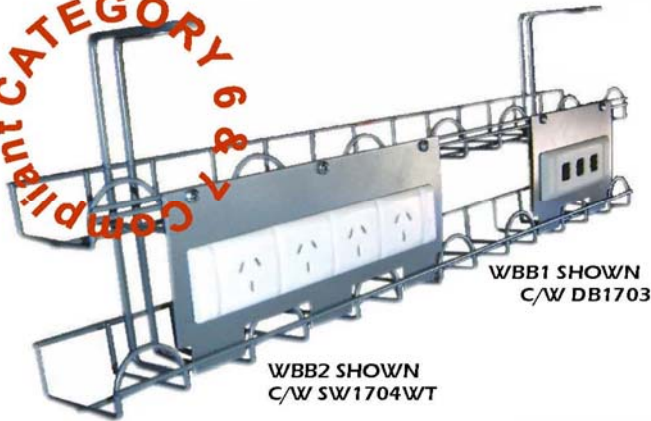

Compliant CATEGORY 6 & 7

WIRE MANAGEMENT

For a simple & Cost Effective solution for Housing/reticulating power and data outlets/cables, or as a cable tidy underneath the work surface, please choose from our CMS "Cableway" Wire Management range.

ORDERING INFORMATION

Part No.	Description
WB20650**	2 tier cable basket. (Z=650mm, X=65mm, Y=65mm)
WB20950**	2 tier cable basket. (Z=950mm, X=65mm, Y=65mm)
WB21250**	2 tier cable basket. (Z=1250mm, X=65mm, Y=65mm)
WB21550**	2 tier cable basket. (Z=1550mm, X=65mm, Y=65mm)
WB21750**	2 tier cable basket. (Z=1750mm, X=65mm, Y=65mm)
WBB1	Service Mounting Plate. Accommodates CMS SW1702/SW1802 or DB Box
WBB2	Service Mounting Plate. Accommodates CMS SW1704 or SW1804
WBB3	Service Mounting Plate. Accommodates CMS SW1804 & max provision for 8 x Data

Other lengths, configurations & colours available on request. **denotes colour. E.g.: SILVER (SL)