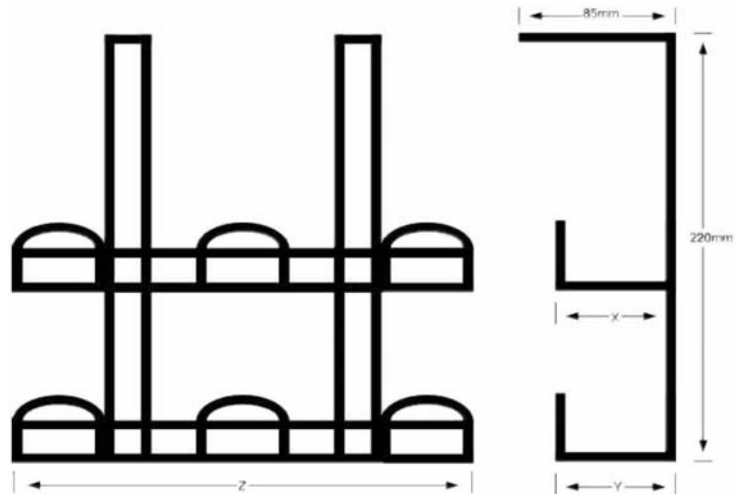

Compliant CATEGORY 6 & 7

WIRE MANAGEMENT

For a simple & Cost Effective solution for Housing/reticulating power and data outlets/cables, or as a cable tidy underneath the work surface, please choose from our CMS "Cableway" Wire Management range.

ORDERING INFORMATION

Part No.	Description
WB20650**	2 tier cable basket. (Z=650mm, X=65mm, Y=65mm)
WB20950**	2 tier cable basket. (Z=950mm, X=65mm, Y=65mm)
WB21250**	2 tier cable basket. (Z=1250mm, X=65mm, Y=65mm)
WB21550**	2 tier cable basket. (Z=1550mm, X=65mm, Y=65mm)
WB21750**	2 tier cable basket. (Z=1750mm, X=65mm, Y=65mm)
WBB1	Service Mounting Plate. Accommodates CMS SW1702/SW1802 or DB Box
WBB2	Service Mounting Plate. Accommodates CMS SW1704 or SW1804
WBB3	Service Mounting Plate. Accommodates CMS SW1804 & max provision for 8 x Data

Other lengths, configurations & colours available on request. **denotes colour. E.g.: SILVER (SL)